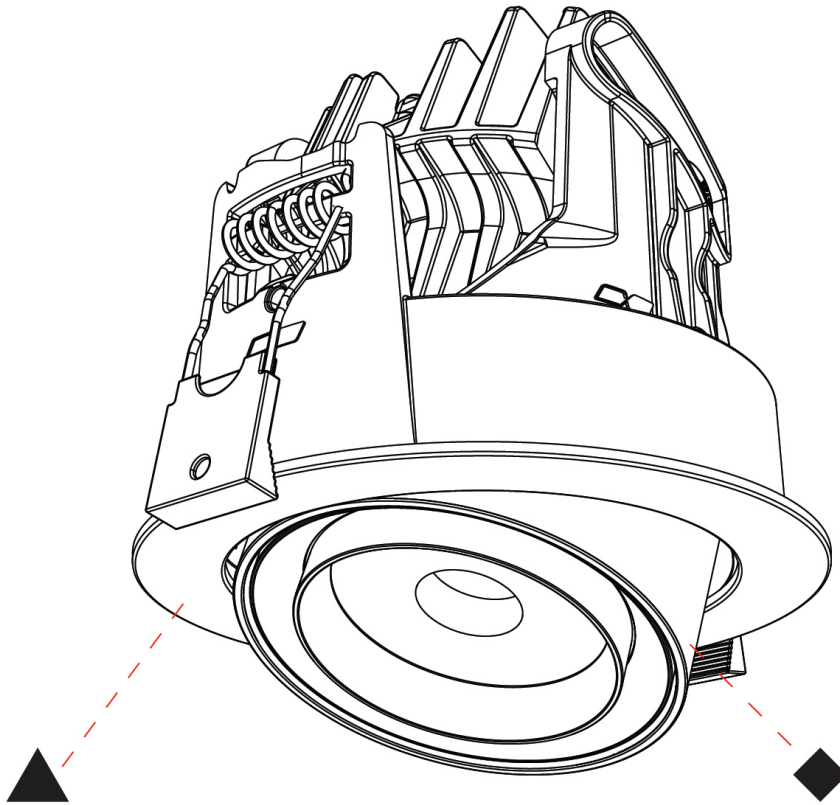

CENTRIQ ROUND FLEX ADJUSTABLE RECESSED

A35981-

PROJECT	_____
TYPE	_____
SPECIFIER	_____
QUANTITY	_____
DATE	_____